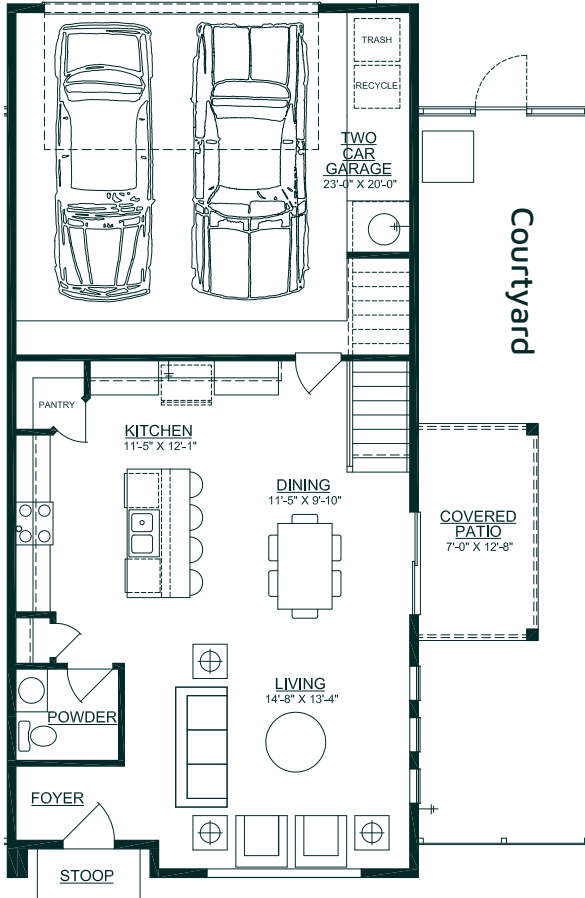

Cooper's Square

VIBRANT SOUTH
AUSTIN LIVING

FIRST FLOOR

SECOND FLOOR

optional kitchen

optional bath 2 dual sinks

ROSEMARY

3 BED | 2 1/2 BATH | 1949 SQFT