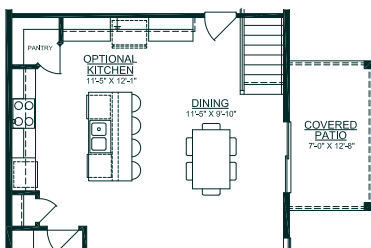

Cooper's Square

VIBRANT SOUTH
AUSTIN LIVING

FIRST FLOOR

SECOND FLOOR

optional kitchen

optional bath 2 dual sinks

ROSEMARY

3 BED | 2 1/2 BATH | 1949 SQFT