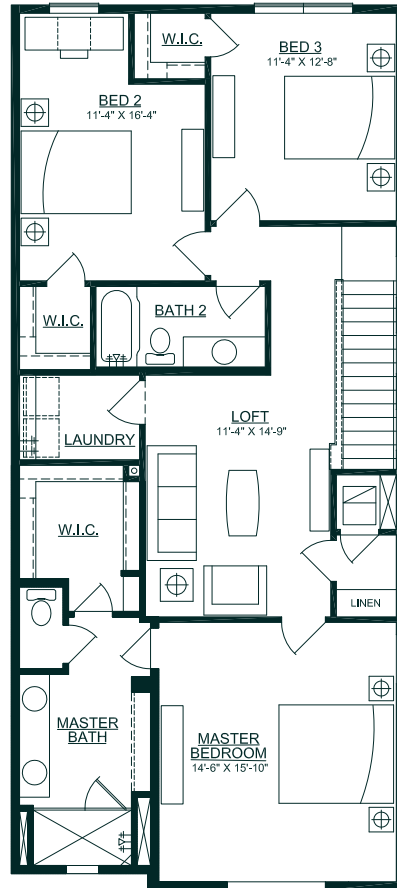

Cooper's Square

VIBRANT SOUTH
AUSTIN LIVING

FIRST FLOOR

SECOND FLOOR

optional kitchen

optional bath 2 dual sinks

ROSEMARY

3 BED | 2 1/2 BATH | 1949 SQFT