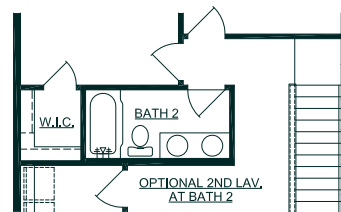

Cooper's Square

VIBRANT SOUTH
AUSTIN LIVING

FIRST FLOOR

SECOND FLOOR

optional kitchen

optional bath 2 dual sinks

ROSEMARY

3 BED | 2 1/2 BATH | 1949 SQFT