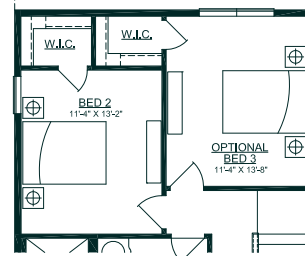

Cooper's Square

VIBRANT SOUTH
AUSTIN LIVING

FIRST FLOOR

SECOND FLOOR

optional kitchen

optional kitchen
island

optional third
bedroom

SAGE

2 BED | 2 1/2 BATH | 1686 SQFT

*Homes featured above are preliminary designs and are subject to change without notice. Square feet listed above is approximate. (Rev. 3.11.20)
**Exclusive Sales & Marketing by Highlands Realty. Obtain the Property Report required by federal law and read it before signing anything. No Federal Agency has judged the merits of value, if any, of this property. See Sales Executive for details.