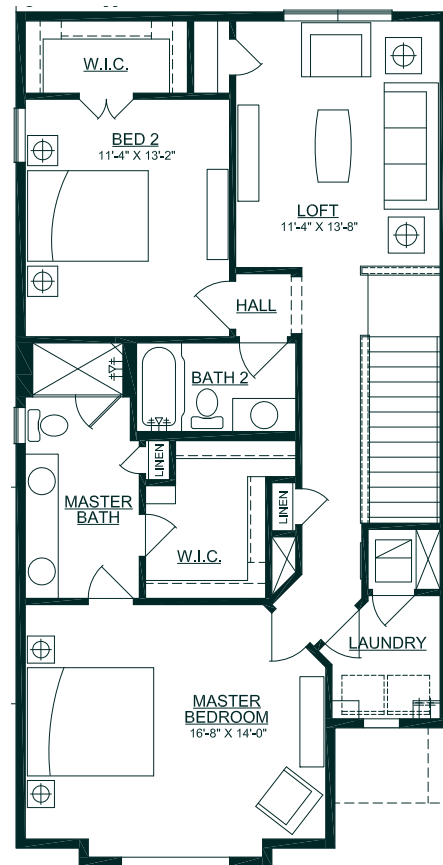

Cooper's Square

VIBRANT SOUTH
AUSTIN LIVING

FIRST FLOOR

SECOND FLOOR

optional kitchen

optional kitchen
island

optional third
bedroom

SAGE

2 BED | 2 1/2 BATH | 1686 SQFT

*Homes featured above are preliminary designs and are subject to change without notice. Square feet listed above is approximate. (Rev. 3.11.20)
**Exclusive Sales & Marketing by Highlands Realty. Obtain the Property Report required by federal law and read it before signing anything. No Federal Agency has judged the merits of value, if any, of this property. See Sales Executive for details.