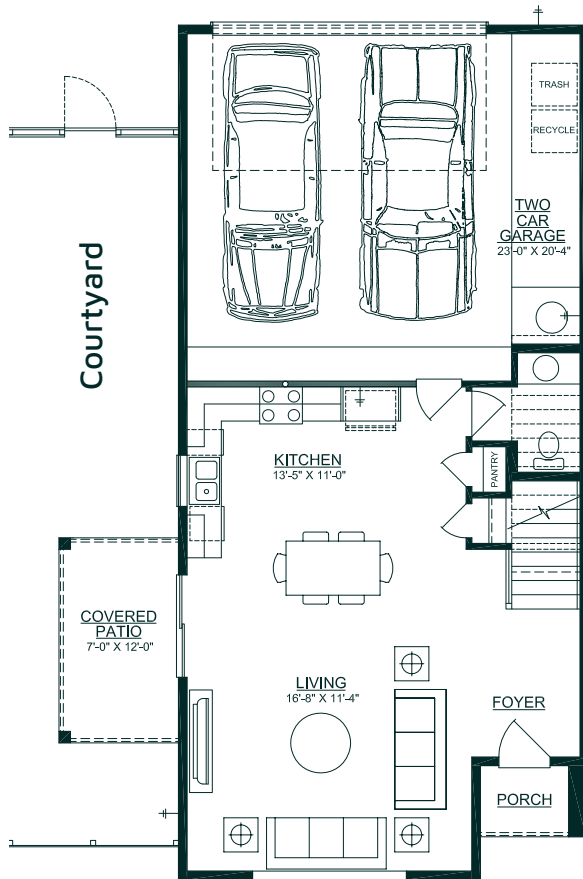

Cooper's Square

VIBRANT SOUTH
AUSTIN LIVING

FIRST FLOOR

SECOND FLOOR

optional kitchen

optional kitchen
island

optional third
bedroom

SAGE

2 BED | 2 1/2 BATH | 1686 SQFT

*Homes featured above are preliminary designs and are subject to change without notice. Square feet listed above is approximate. (Rev. 3.11.20)
**Exclusive Sales & Marketing by Highlands Realty. Obtain the Property Report required by federal law and read it before signing anything. No Federal Agency has judged the merits of value, if any, of this property. See Sales Executive for details.